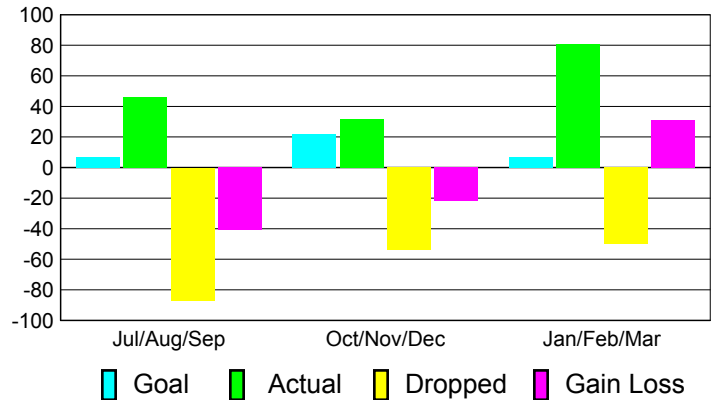

Membership Results 2010-2011

Goal, New, Dropped, Gain/Loss

Comparison of Membership Gain/Loss

Current Year Compared to the Previous Year