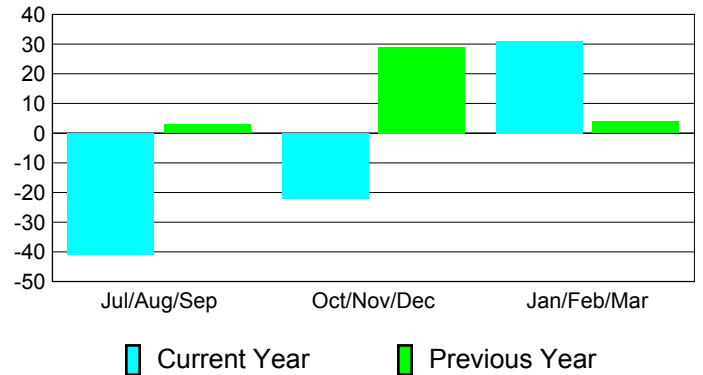

**Membership Results
2010-2011**

**Membership
2009-2010**

Month	Net Memb Goal	Actual New Memb	Actual Dropped Memb	Gain/Loss of Memb	Gain/Loss of Memb
Jul/Aug/Sep	7	46	-87	-41	3
Oct/Nov/Dec	22	32	-54	-22	29
Jan/Feb/Mar	7	81	-50	31	4
Totals	36	159	-191	-32	36

Membership Results 2010-2011

Goal, New, Dropped, Gain/Loss

Comparison of Membership Gain/Loss

Current Year Compared to the Previous Year

Gender Comparison 2010-2011

Jul/Aug/Sep

Oct/Nov/Dec

Jan/Feb/Mar