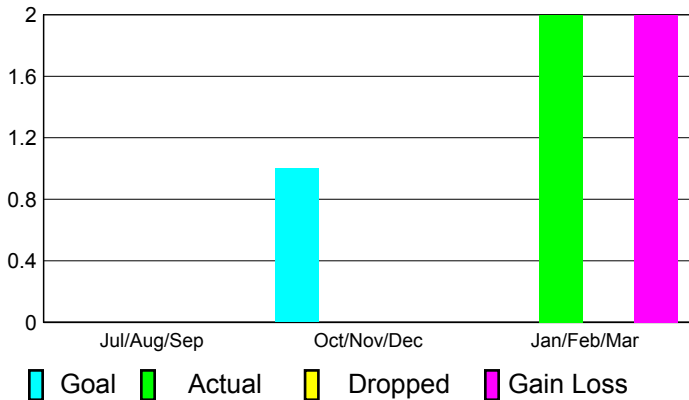

2010-2011 GMT Reports for District (or Undistricted) **District 24 D**

GMT: **STEVEN D SHERER**

Location: **VIRGINIA**

GMT CA: **1**

CLUBS

**Club Results
2010-2011**

**Clubs
2009-2010**

Month	New Club Goal	Actual New Clubs	Actual Dropped Clubs	Gain/Loss of Clubs	Gain/Loss of Clubs
Jul/Aug/Sep	0	0	0	0	0
Oct/Nov/Dec	1	0	0	0	0
Jan/Feb/Mar	0	2	0	2	0
Totals	1	2	0	2	0

Club Results 2010-2011

Goal, New, Dropped, Gain/Loss

Comparison of Club Gain/Loss

Current Year Compared to the Previous Year

YTD Status Quo Clubs 2010-2011

Status Quo Clubs Compared to Status Quo Members

MEMBERSHIP